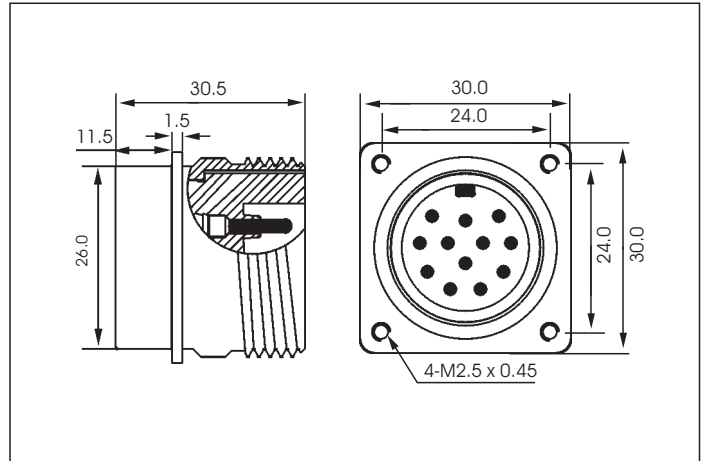

## Dimensional data

## Technical Data

- 1.Application Class:** -40 °C to +90 °C
- 2.Materials:**  
 Body: PUR (Polyurethane), Yellow  
 Contact: Brass, gold over nickel plating  
 Coupling Nut: Nickel plated brass  
 Insert: PUR (Polyurethane), Yellow
- 3.Electrical Data:**  
 Contact Resistance:  $\leq 5\text{m}\Omega$   
 Current Rating: 7A  
 Working Voltage: 600VAC  
 Dielectric Withstanding Voltage: 2 kVAC RMS/60sec  
 Insulation Resistance:  $>10^9 \Omega$

- 5. CE Conformity with Standards:**  
 EN50082-1, EN50082-2 and IEC60947-5-2

Part Number	Face View of Male Plug	Poles	Screw Joint for Cable
Z-MS12FA/A24		12	11/8"-16

xx-Standard cable available in 2-meter(2) 5-meter(5),and 10-meter.  
 Other cable length or cable specifications on request.

### 5. CE Conformity with Standards:

EN50082-1, EN50082-2 and IEC60947-5-2

Part Number	Face View of Female Plug	Poles	Screw Joint for Cable
Z-FS12FA/C23		12	11/8"-16

xx-Standard cable available in 2-meter(2) 5-meter(5),and 10-meter.  
 Other cable length or cable specifications on request.