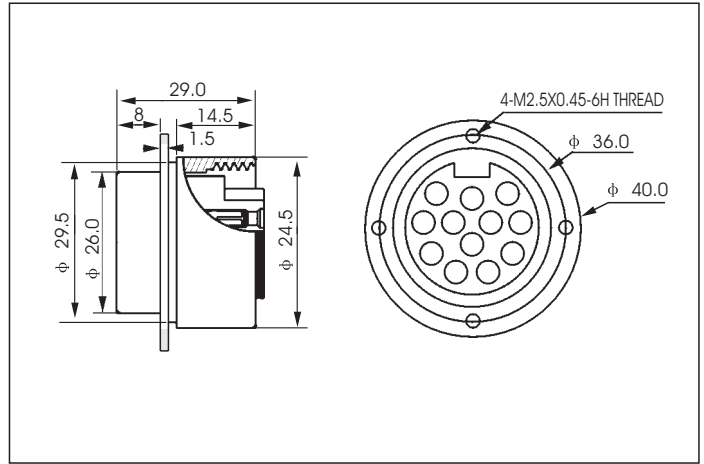

## Technical Data

- 1.Application Class:** -40 °C to +90 °C
- 2.Materials:**  
 Body: PUR (Polyurethane), Yellow  
 Contact: Brass, gold over nickel plating  
 Coupling Nut: Nickel plated brass  
 Insert: PUR (Polyurethane), Yellow
- 3.Electrical Data:**  
 Contact Resistance:  $\leq 5\text{m}\Omega$   
 Current Rating: 7A  
 Working Voltage: 600VAC  
 Dielectric Withstanding Voltage: 2 kVAC RMS/60sec  
 Insulation Resistance:  $>10^9 \Omega$

- 5. CE Conformity with Standards:**  
 EN50082-1, EN50082-2 and IEC60947-5-2

Part Number	Face View of Male Plug	Poles	Screw Joint for Cable
Z-MS12FA/A24		12	11/8"-16

xx-Standard cable available in 2-meter(2) 5-meter(5),and 10-meter.  
 Other cable length or cable specifications on request.

## Dimensional data

### 5. CE Conformity with Standards:

EN50082-1, EN50082-2 and IEC60947-5-2

Part Number	Face View of Female Plug	Poles	Screw Joint for Cable
Z-FS12FA/C23		12	11/8"-16

xx-Standard cable available in 2-meter(2) 5-meter(5),and 10-meter.  
 Other cable length or cable specifications on request.